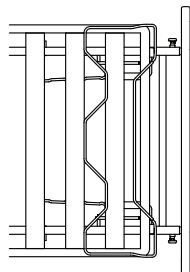

Olympia Care XLow

Manipulation		Hand switch	Hand switch HD	Satellite control FPP
BACKREST				
KNEEREST				
RELAX POSITION				
HIGH/LOW				
SLEEPING POSITION				
REVERSE-TREND.				
Emergency operations				
TREND.				
CPR				
Lock/Unlock				
Underbedlight				

The available bed functionality is in line with the chosen and ordered configuration.

Olympia Care XLow

Bed extension

(not for Soft-version)

1. lift the footrest
2. pull out both pull knobs
3. pull out the bed extension
4. lock the buttons
5. pull out the foot extension (option)