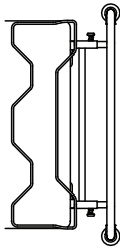

Artena Hospital

Manipulation	Hand switch	Hand switch HD	Lock box ACL
BACKREST 			
KNEE REST 			
RELAXPOSITION 			
HIGH/LOW 			
SLEEPINGPOSITION 			

Lock/ Unlock

Trend and Anti-trend
Not possible for
Artena

The available bed functionality is in line with the chosen and ordered configuration.

Artena Hospital

Quick release

Lever

Bed extension

1. lift the footrest
2. pull out both poll knobs
3. pull out the bed extension
4. lock the buttons
5. pull out the foot extension

Brake mechanism

1 directional castor, fixed

4 castors unbraked

4 castors braked

The available bed functionality is in line with the chosen and ordered configuration.