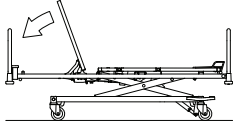

Artena Hospital

Manipulation	Hand switch	Hand switch HD	Lock box ACL
BACKREST 			
KNEE REST 			
RELAXPOSITION 			
HIGH/LOW 			
SLEEPINGPOSITION 			

Lock/ Unlock

Trend and Anti-trend
Not possible for
Artena

The available bed functionality is in line with the chosen and ordered configuration.

Artena Hospital

Quick release

Lever

Bed extension

1. lift the footrest
2. pull out both poll knobs
3. pull out the bed extension
4. lock the buttons
5. pull out the foot extension